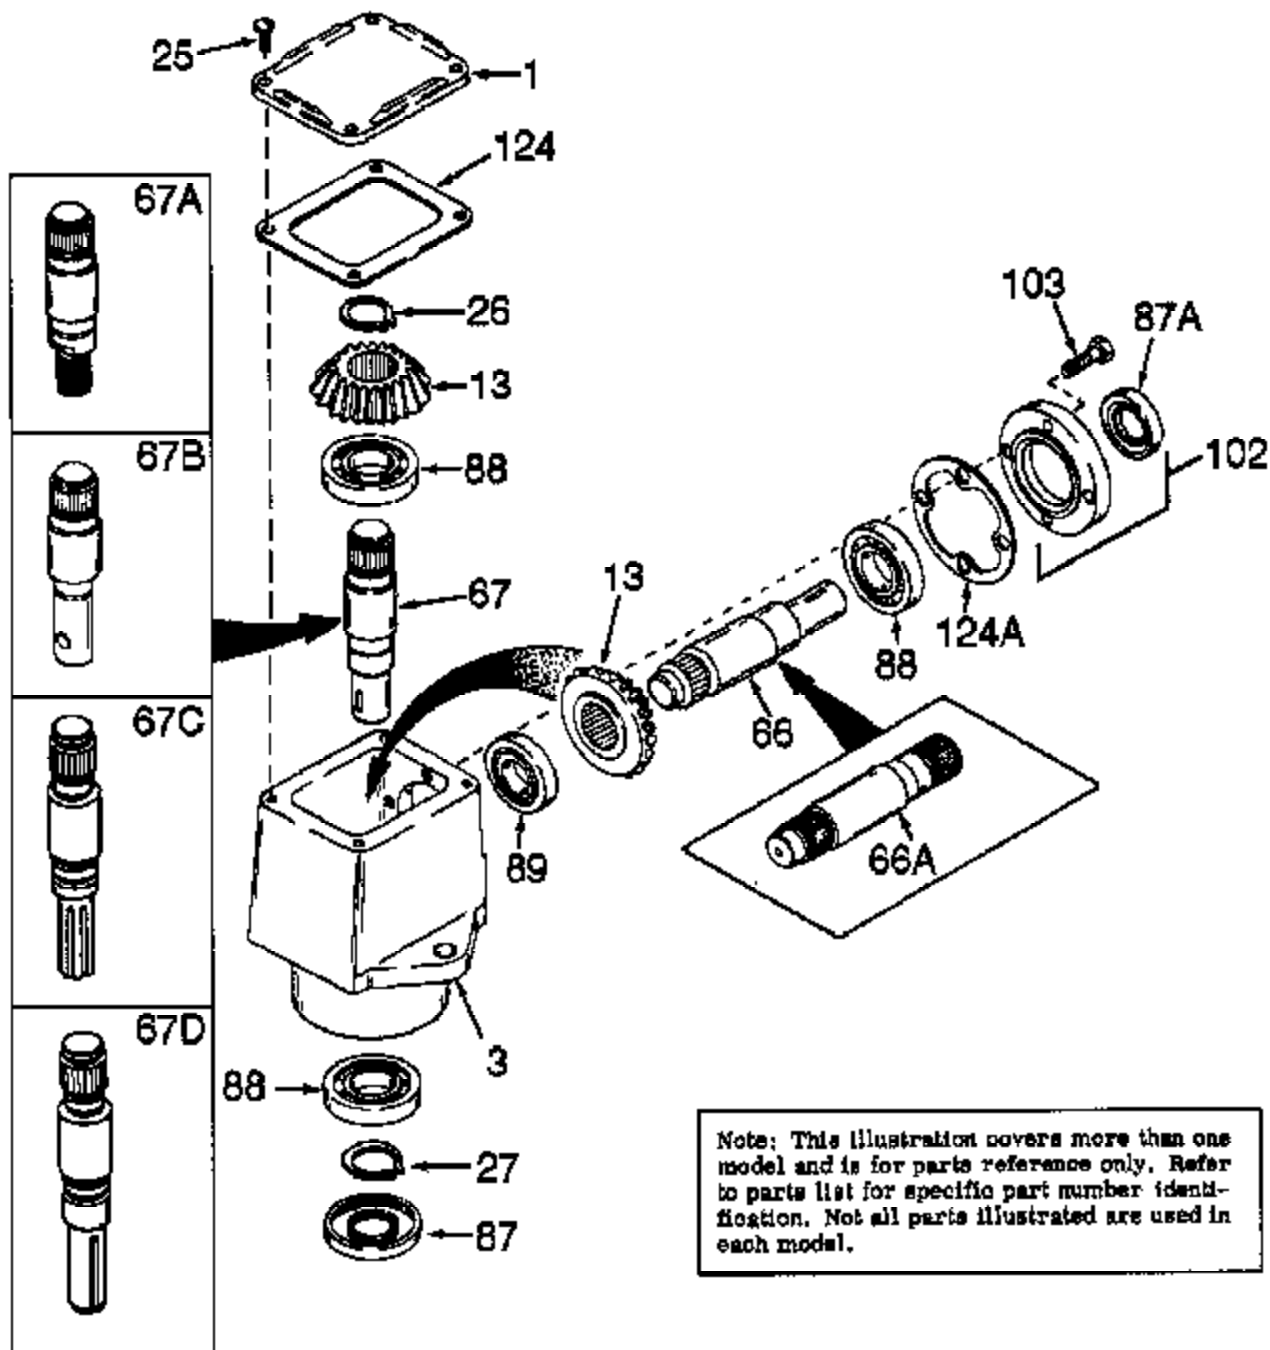

JOIST

SICHER IST DAS:
DAS ORIGINAL

**NOTE: PARTS NOT ILLUSTRATED
OR LISTED ARE SUPPLIED BY
EQUIPMENT MANUFACTURER.**

Note: This illustration covers more than one model and is for parts reference only. Refer to parts list for specific part number identification. Not all parts illustrated are used in each model.

Ref #	Part Number	Qty	Description
1	772067		Cover
3	770026		Right Angle Drive Housing
13	778046		Miter Gear
25	792025		Screw, 10-24 x 1/2"
26	792018		Snap Ring
27	788019		Snap Ring
66A	776150		Input Pinion Shaft
67	776151		Output Shaft
87A	788031		Oil Seal
87	788029		Oil Seal
88	780034		Ball Bearing
89	780024		Ball Bearing
102	786029		Retainer Cap & Seal (Incl. 87A & 103)
103	792026		Screw, 1/4-20 x 7/8"
124A	788030B		Cap Gasket
124	788028		Cover Gasket

RAD-2645-P91 Page 2 of 2
Peerless